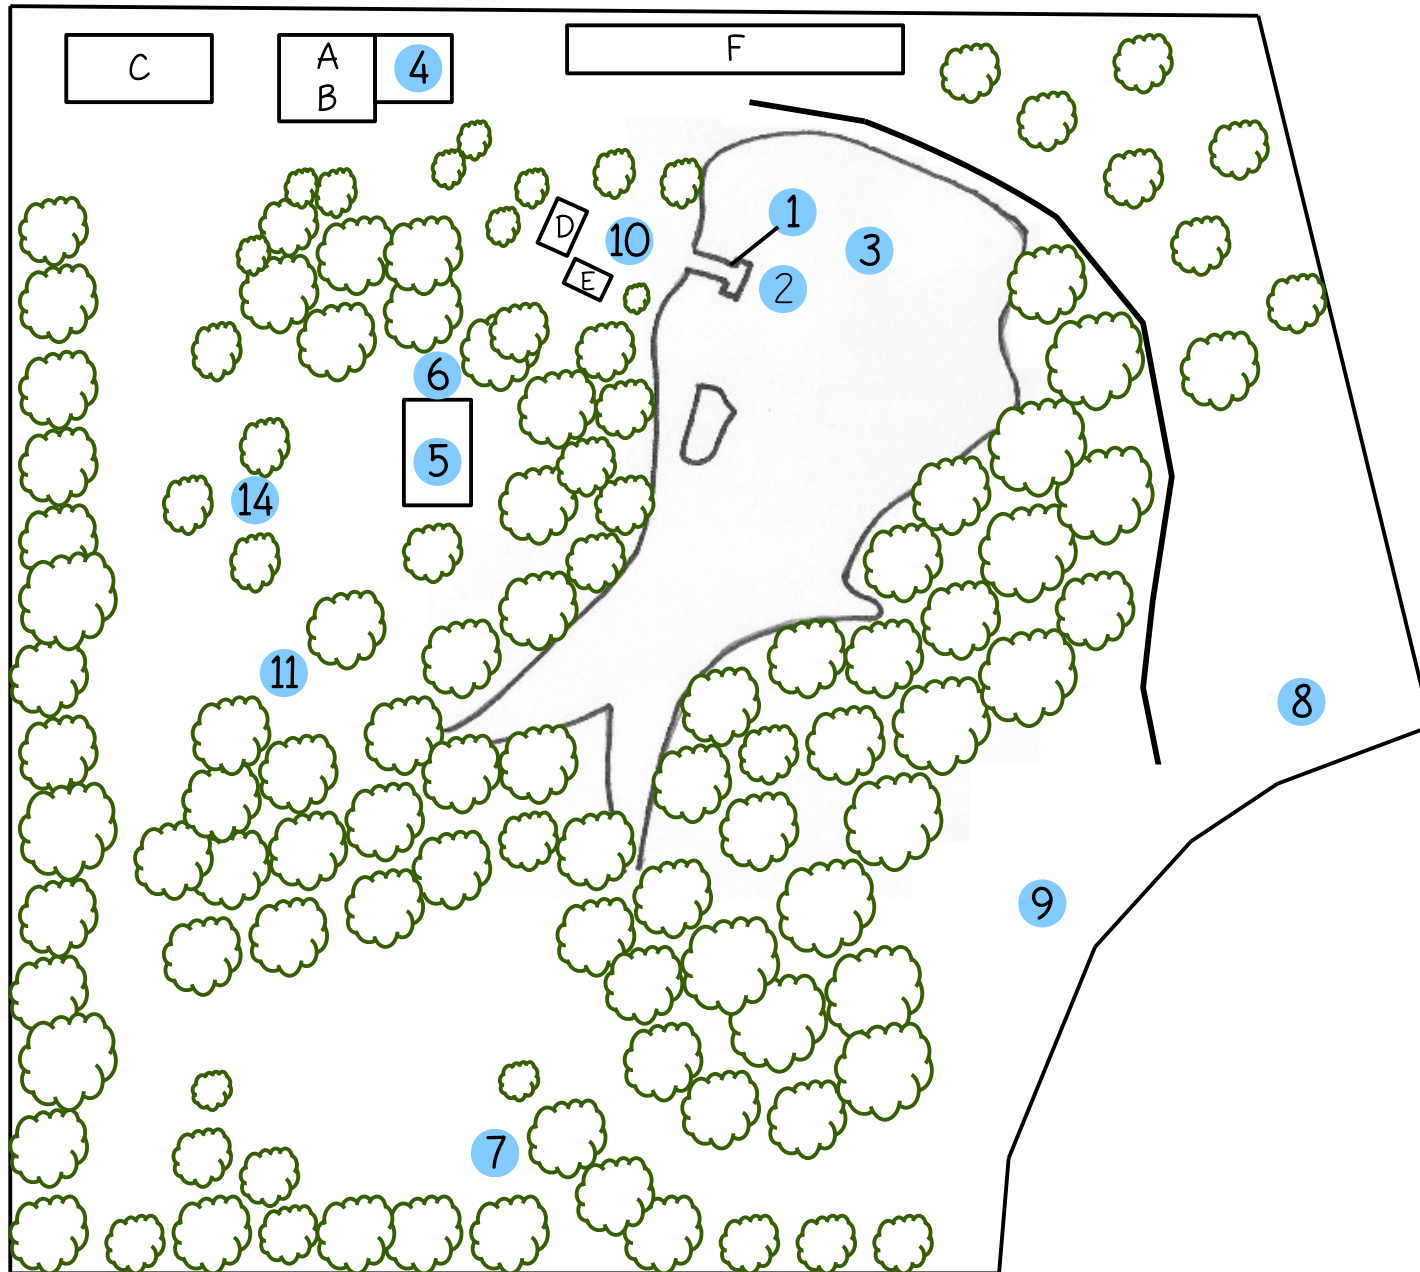

Camp Eternal Map

Building Key:

- A. Barn House
- B. Bunk House
- C. Dining Hall
- D. Director's House
- E. Office
- F. Parking

Activity Key:

- 1. Dock
- 2. Blob
- 3. Paddle Boards & Boat
- 4. Basketball Court
- 5. Volleyball Court
- 6. Starting Hole Frisbee Golf
- 7. Archery Area
- 8. Athletic Field
- 9. Athletic Field
- 10. Campfire Area
- 11. Campfire Area
- 12. Ga-Ga Pit